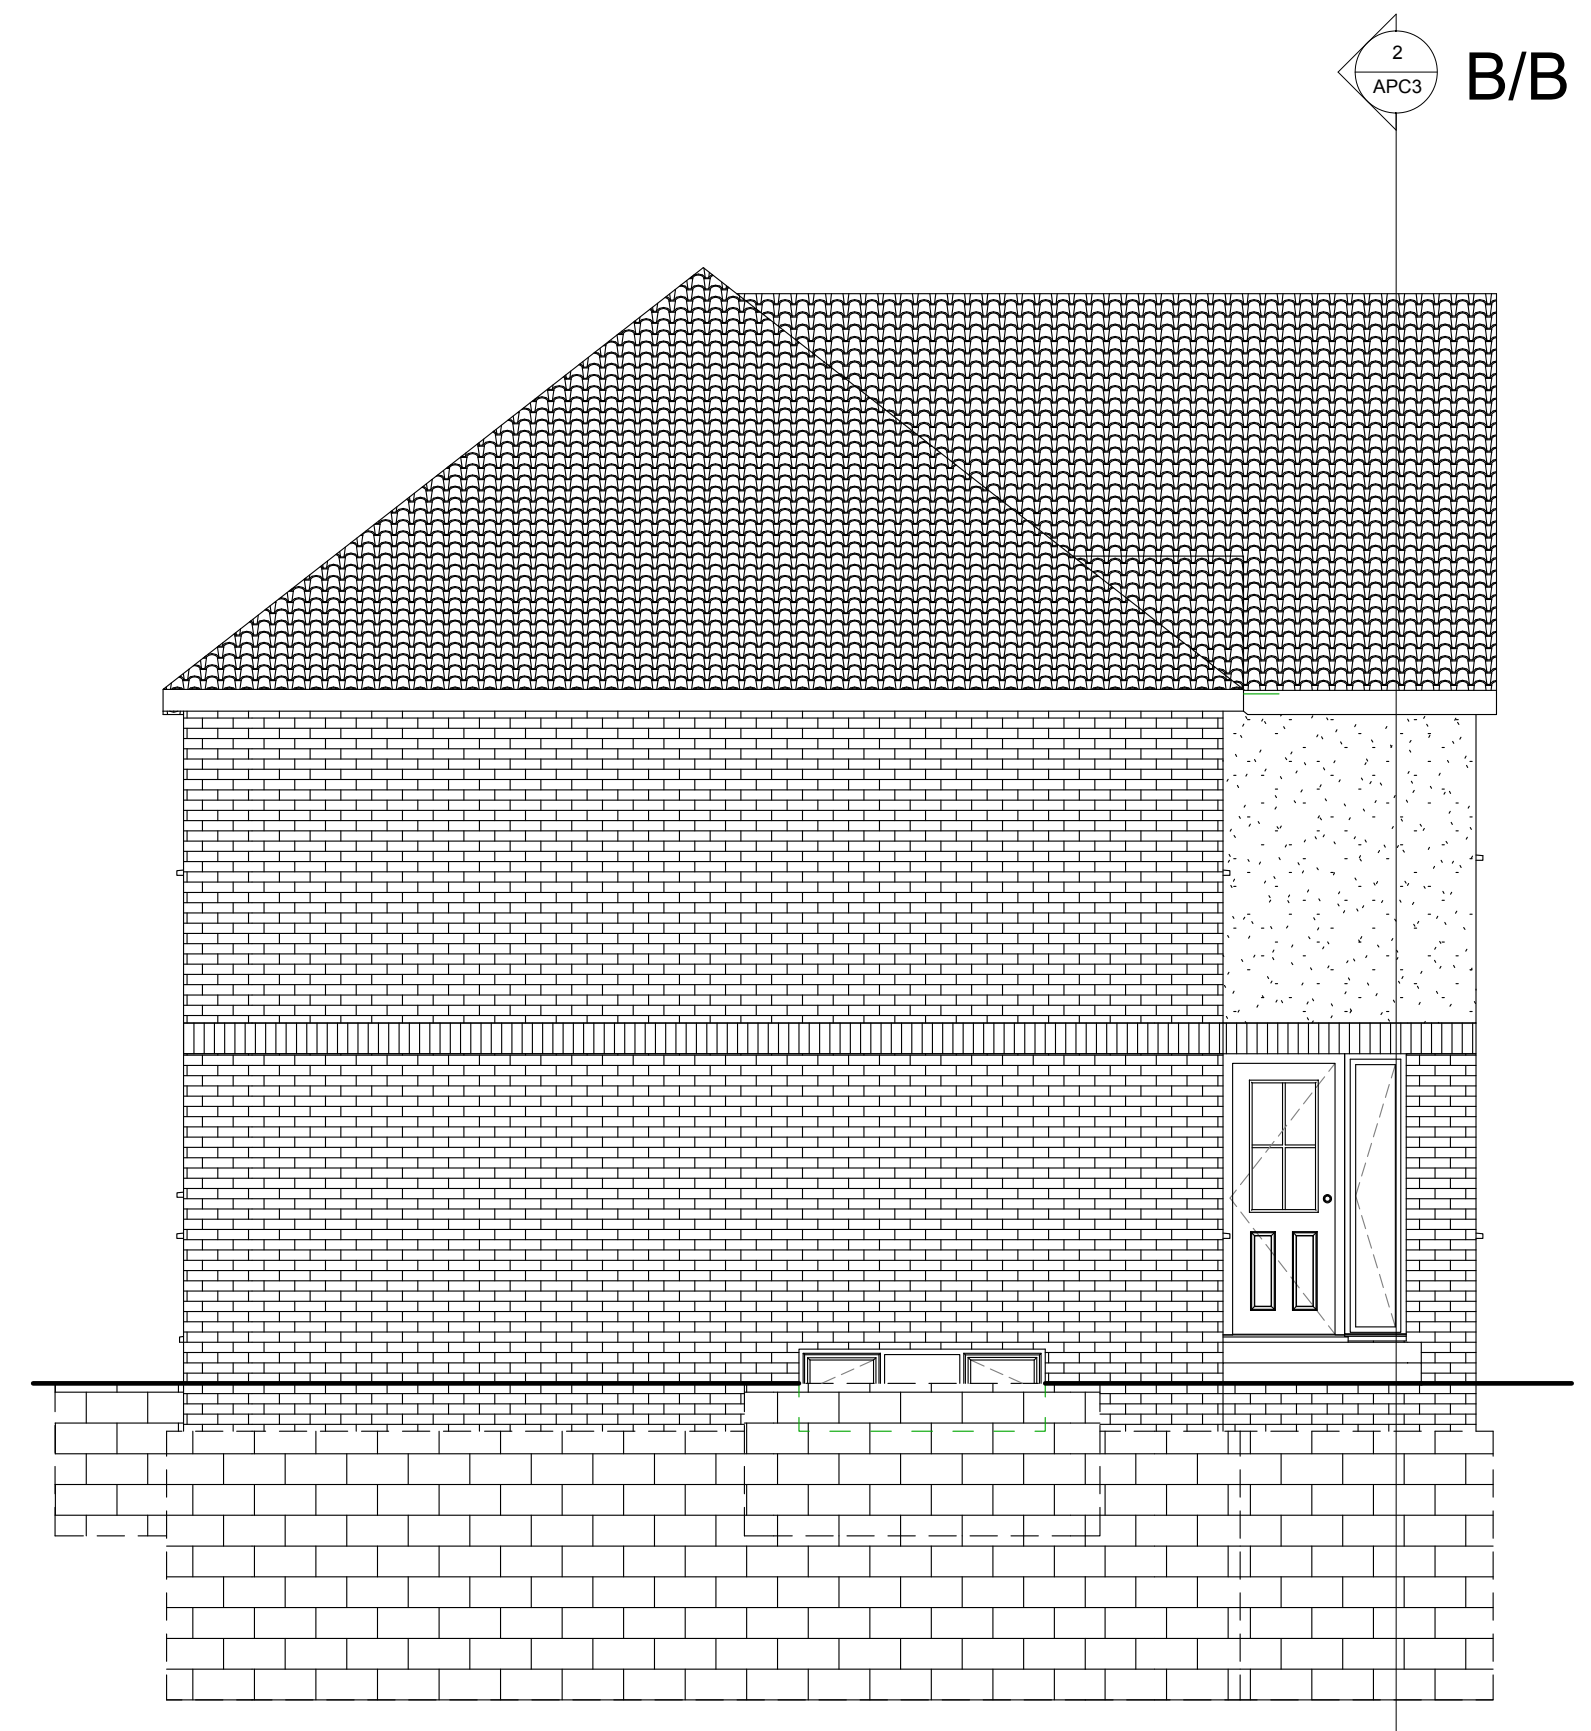

South Elevation

West Elevation

East Elevation

North Elevation

No.	Description	Date
Elevations		
7, South Drive, Sonning, RG4 6GB		
-		
Project number	-	
Date	24.11.2008	
Drawn by	MDG	
Checked by	-	
<b>APC2</b>		
Scale	1 : 50	

DO NOT SCALE THIS DRAWING.